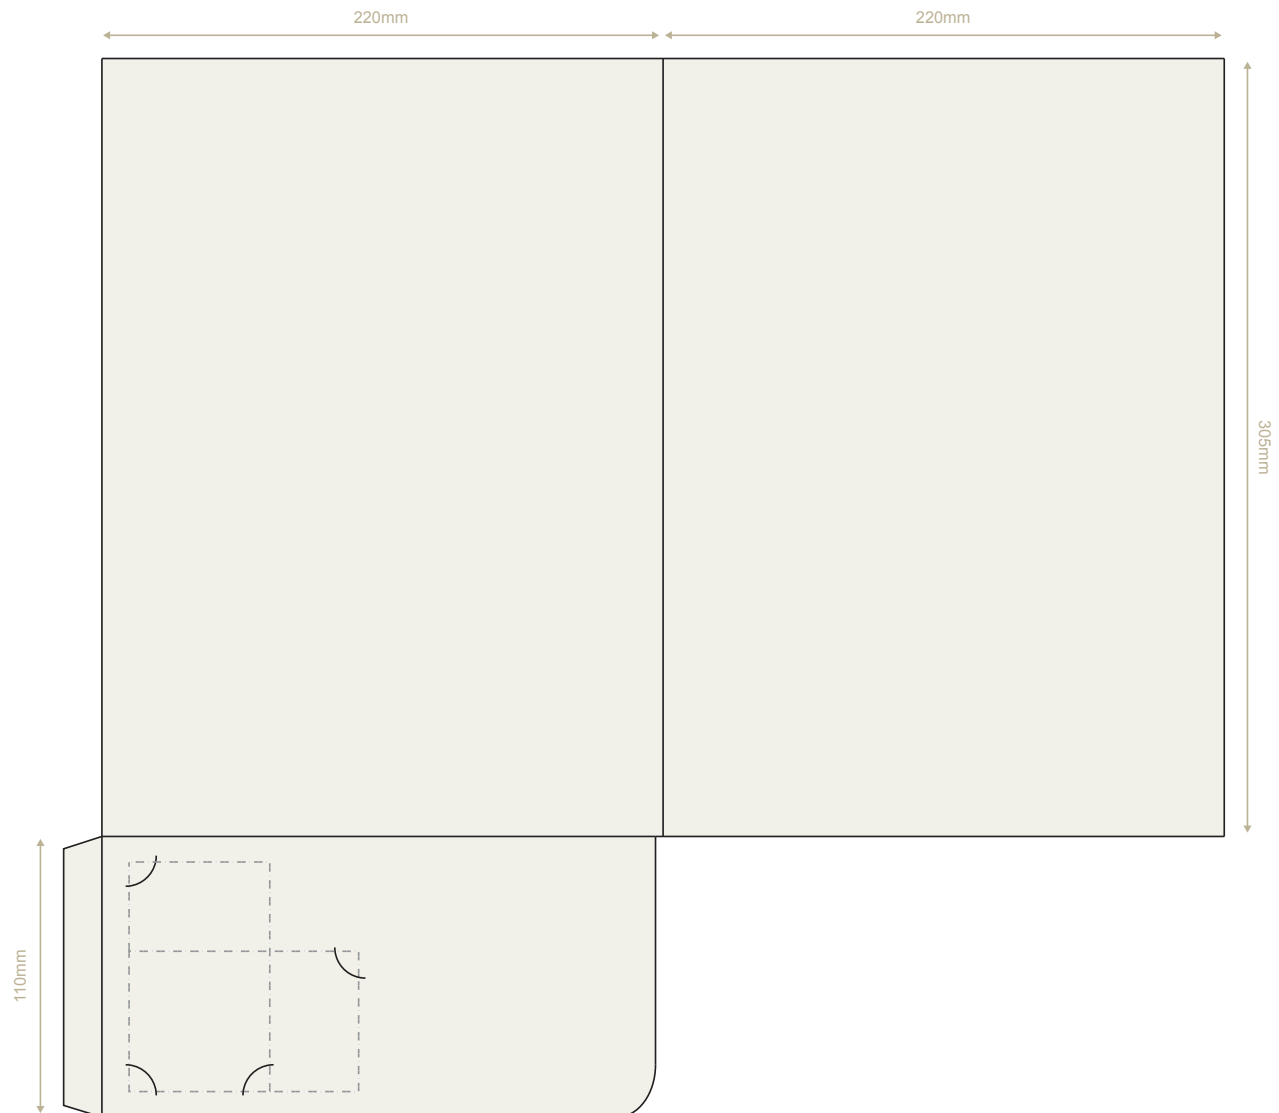

fullcolour.com™
PRINT *excel*LENCE®

Fullcolour.com Limited
Roe Street, Congleton, Cheshire CW12 1PS
Tel: 01260 292300 • Fax: 01260 292301