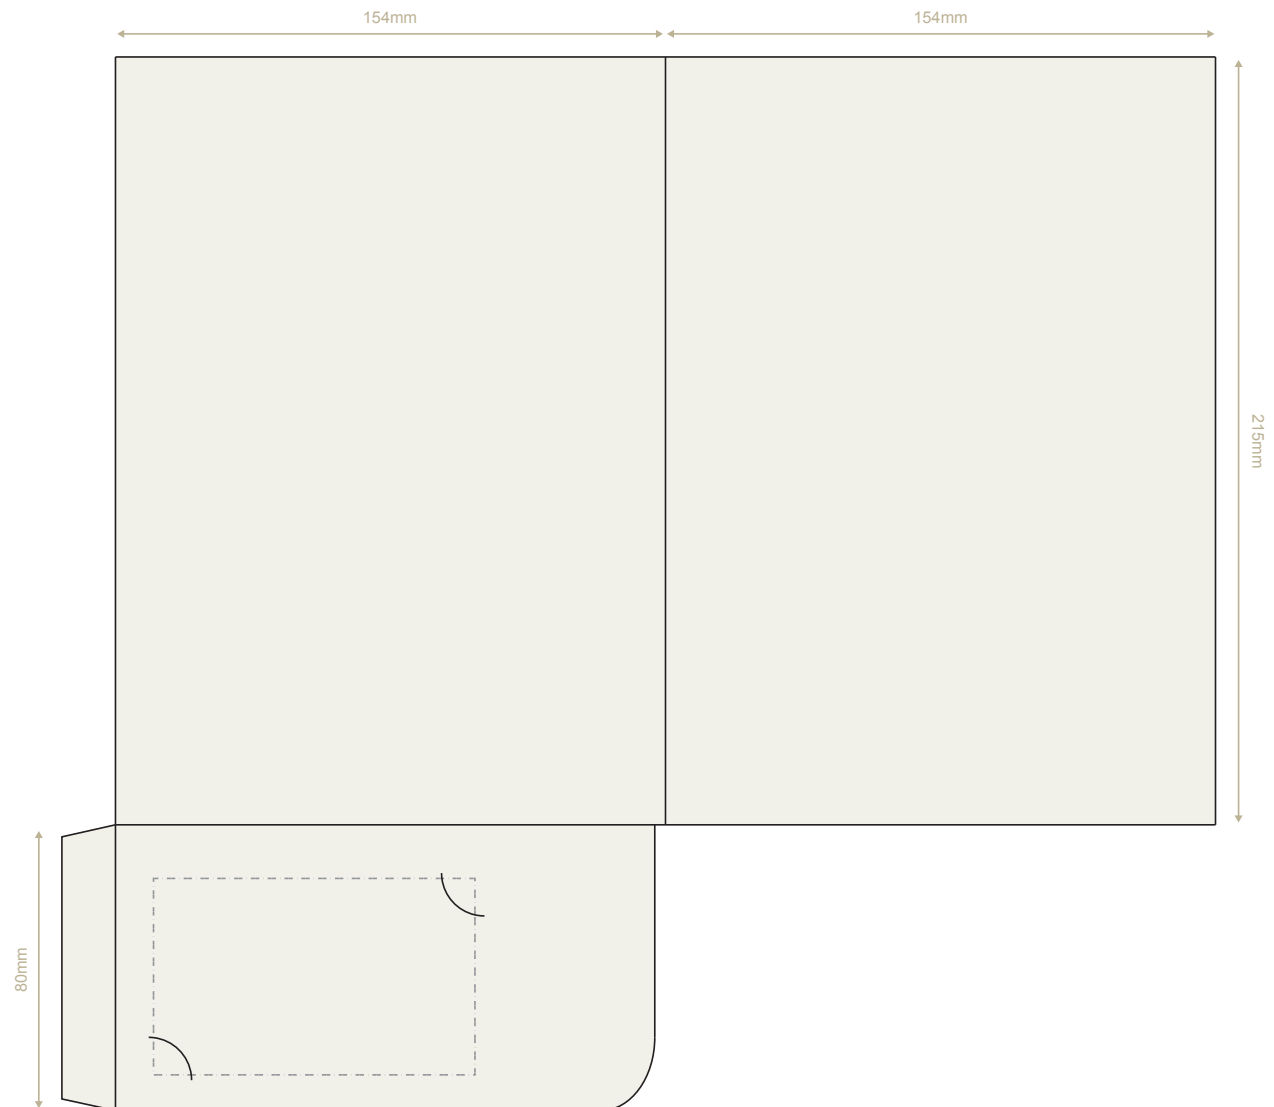

This folder is sized to fit A5 sheets and has a single interlocking pocket which will hold approximately 20 sheets of 80gsm paper. The folder template is available to download in a range of formats to suit most artwork requirements.

Assembled Preview

Folder Specification

Forme Reference:	005
Folder Style:	A5+ Glued
Flat Sheet Size:	323 x 295mm
Assembled Size:	154 x 215mm
Capacity:	No

Forme Options

This folder can be produced with or without slots for business cards. When ordering please specify the option that you require from the following list:

- No business card slots
- Slots to fit a 85x55mm Landscape card
- Slots to fit a 90x55mm Landscape card

Website Download Options

-  QuarkXpress 7
-  InDesign CS2
-  Illustrator 7
-  EPS
-  PDF

<http://www.fullcolour.com/HelpSupport/ProductTemplates/>