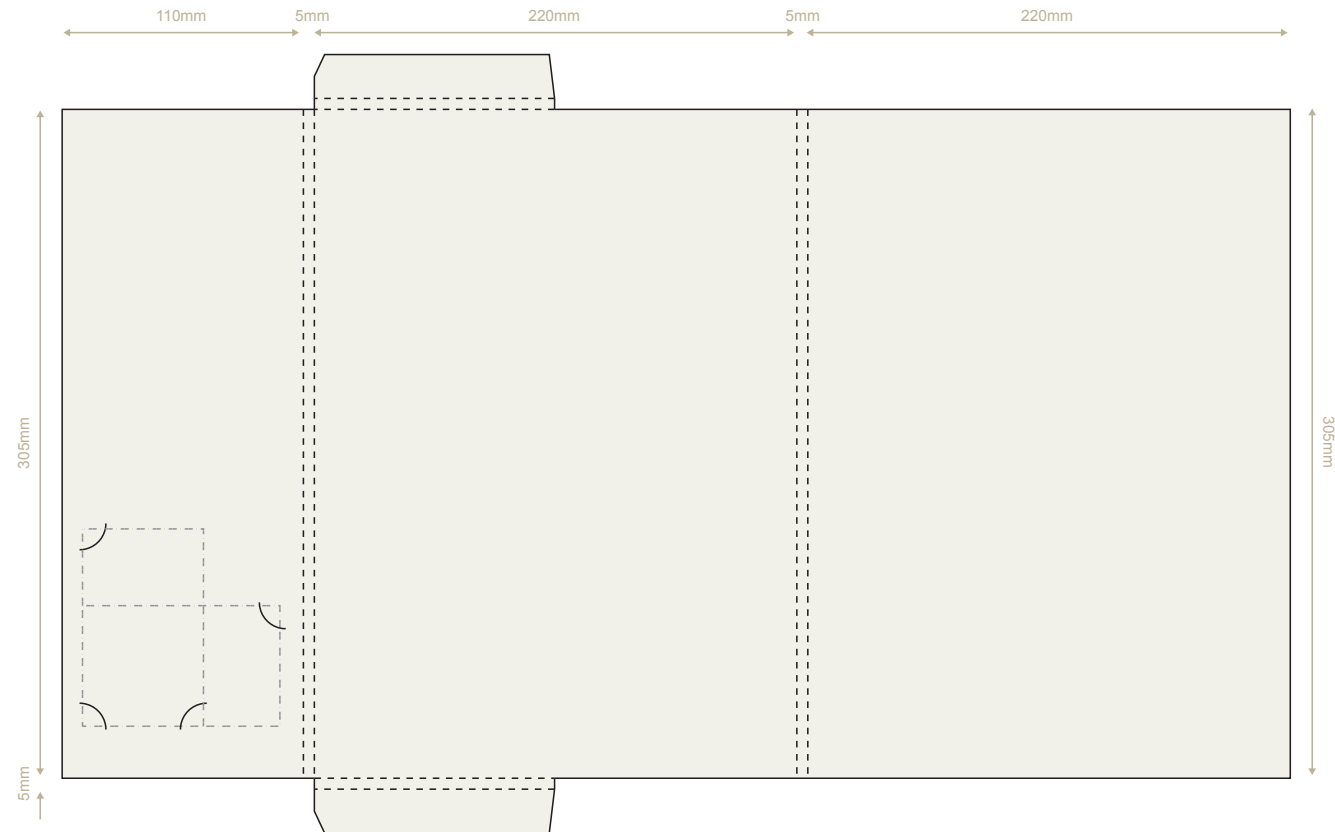

Fullcolour.com Limited
Roe Street, Congleton, Cheshire CW12 1PS
Tel: 01260 292300 • Fax: 01260 292301