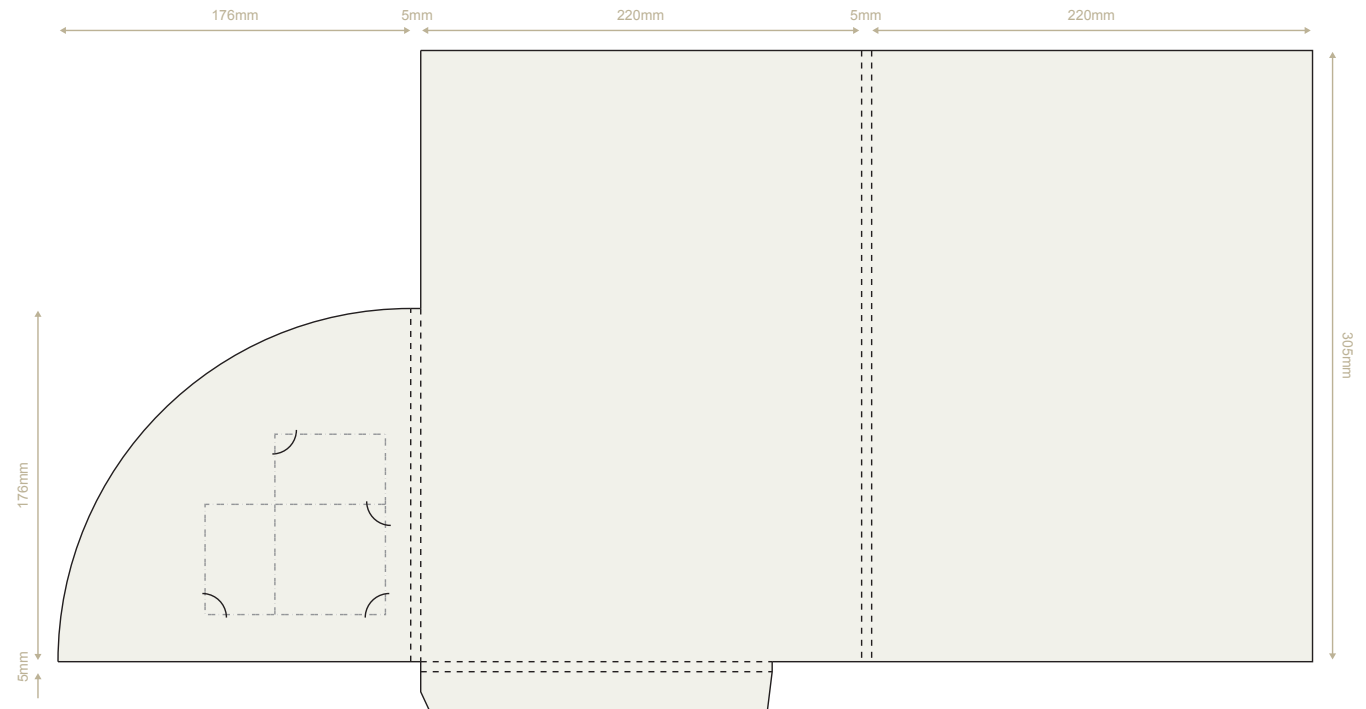

Fullcolour.com Limited
Roe Street, Congleton, Cheshire CW12 1PS
Tel: 01260 292300 • Fax: 01260 292301