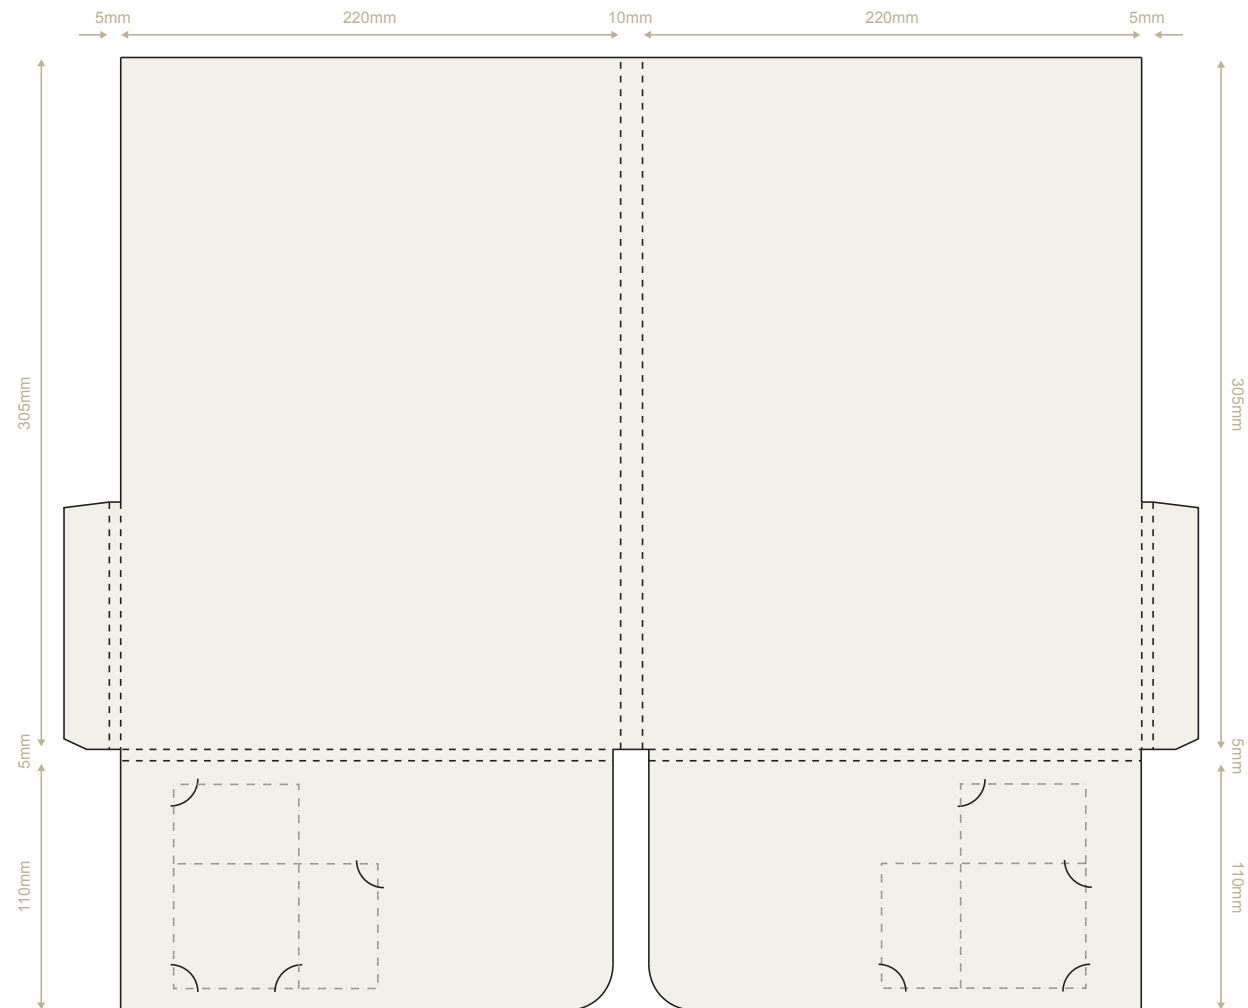

fullcolour.com^{TM}
PRINT *excel*LENCE®

Fullcolour.com Limited
Roe Street, Congleton, Cheshire CW12 1PS
Tel: 01260 292300 • Fax: 01260 292301