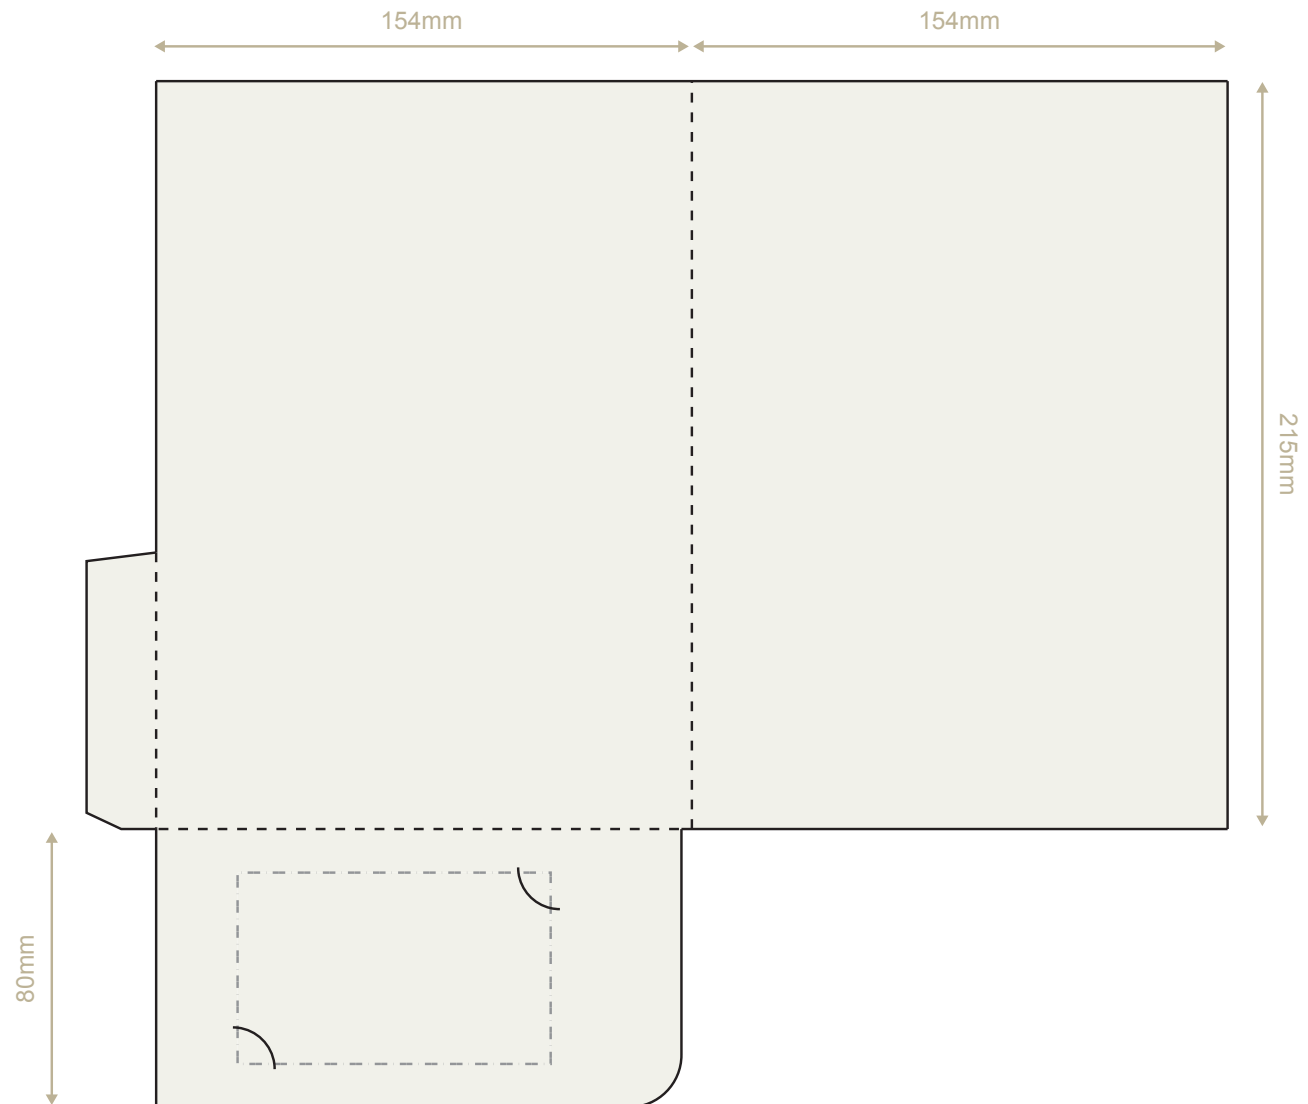

fullcolour.com™
PRINT *excel*LENCE®

Fullcolour.com Limited
Roe Street, Congleton, Cheshire CW12 1PS
Tel: 01260 292300 • Fax: 01260 292301