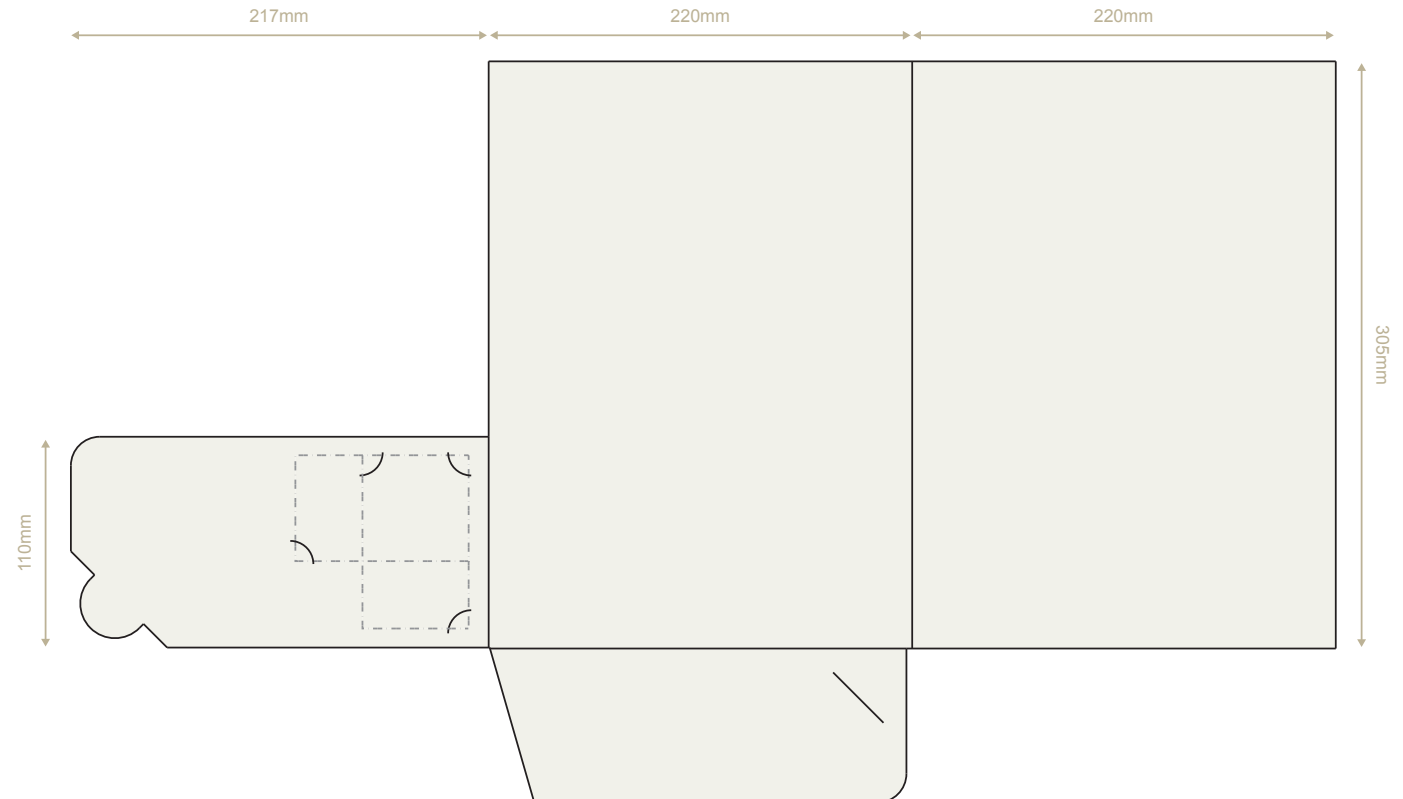

Fullcolour.com Limited
Roe Street, Congleton, Cheshire CW12 1PS
Tel: 01260 292300 • Fax: 01260 292301