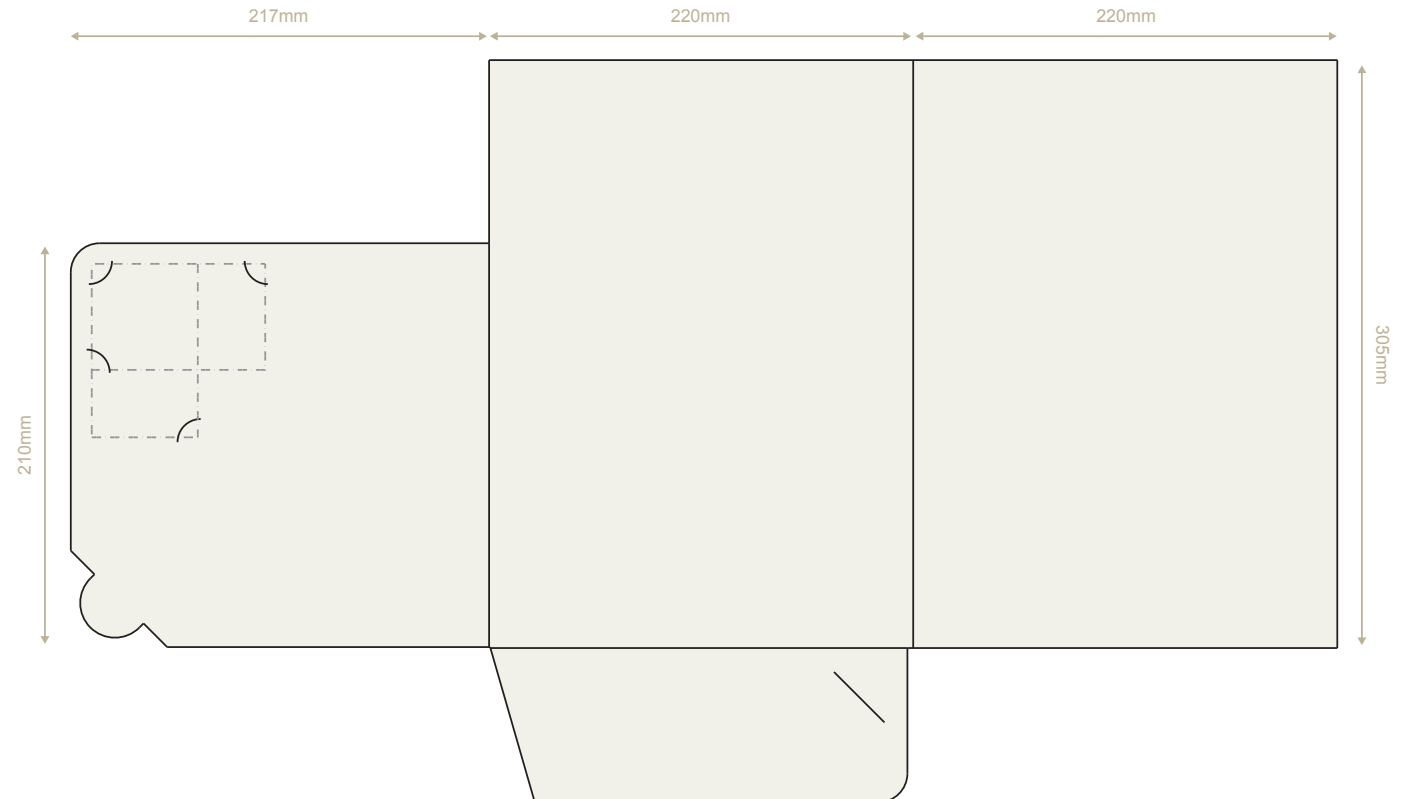

Fullcolour.com Limited
Roe Street, Congleton, Cheshire CW12 1PS
Tel: 01260 292300 • Fax: 01260 292301