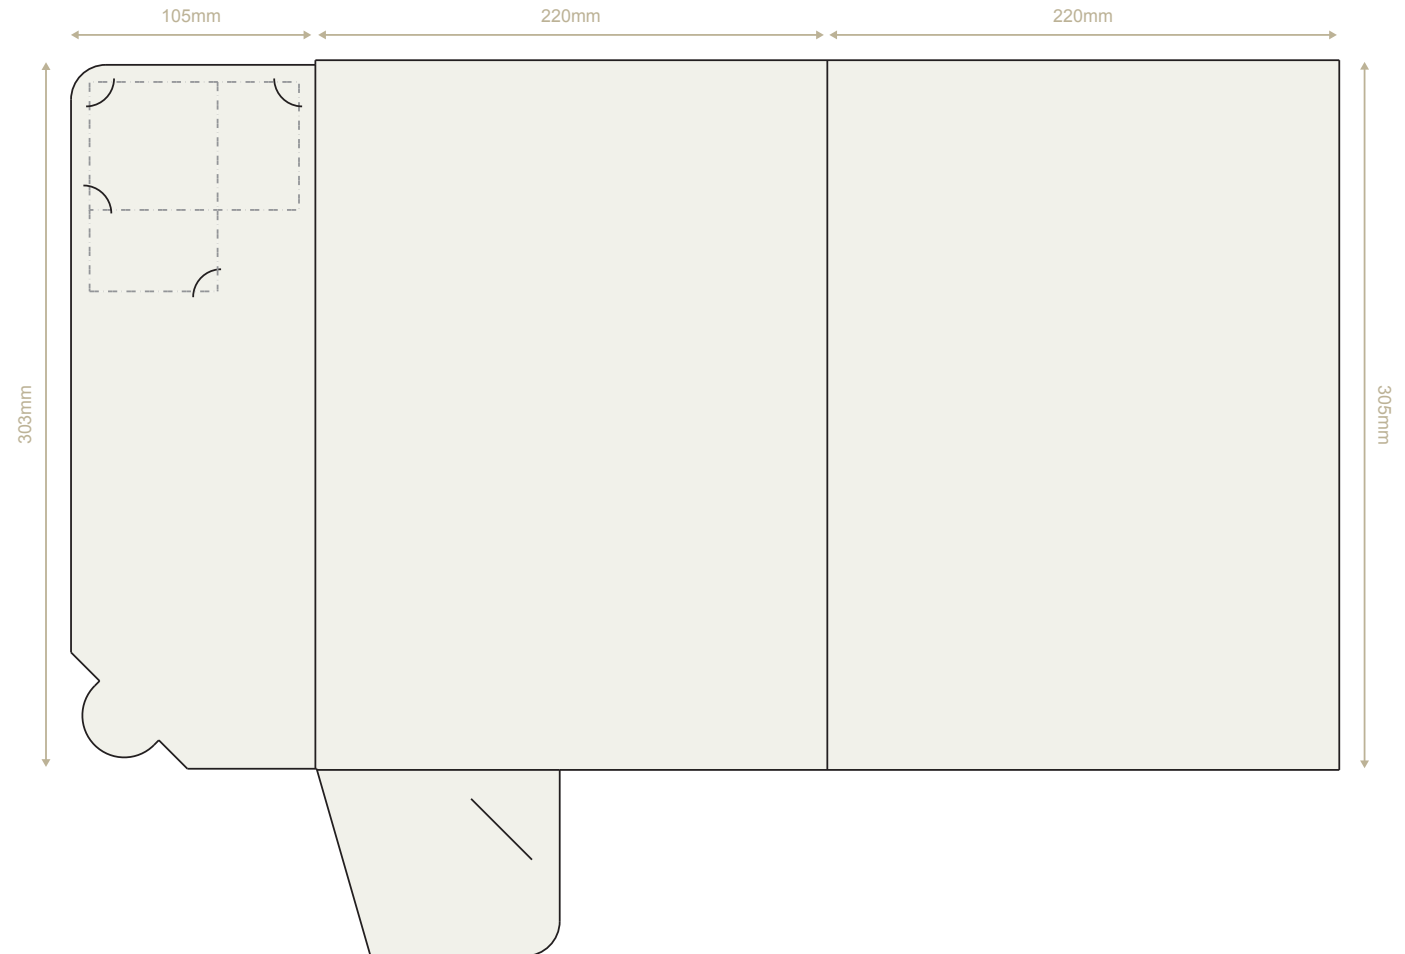

Fullcolour.com Limited
Roe Street, Congleton, Cheshire CW12 1PS
Tel: 01260 292300 • Fax: 01260 292301