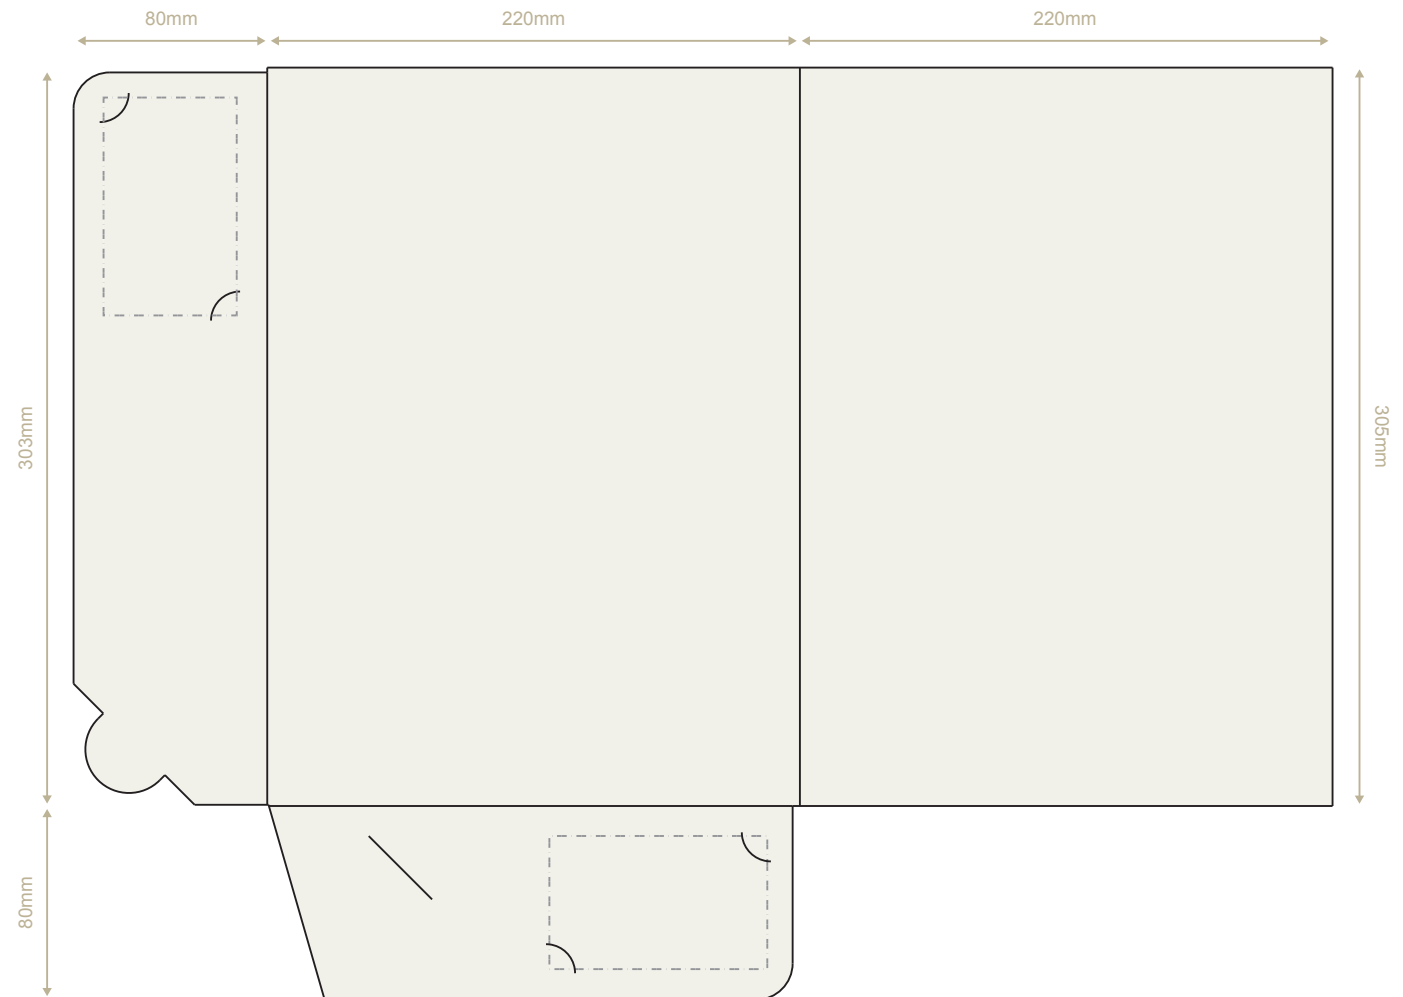

fullcolour.com™
PRINT *excel*LENCE®

Fullcolour.com Limited
Roe Street, Congleton, Cheshire CW12 1PS
Tel: 01260 292300 • Fax: 01260 292301