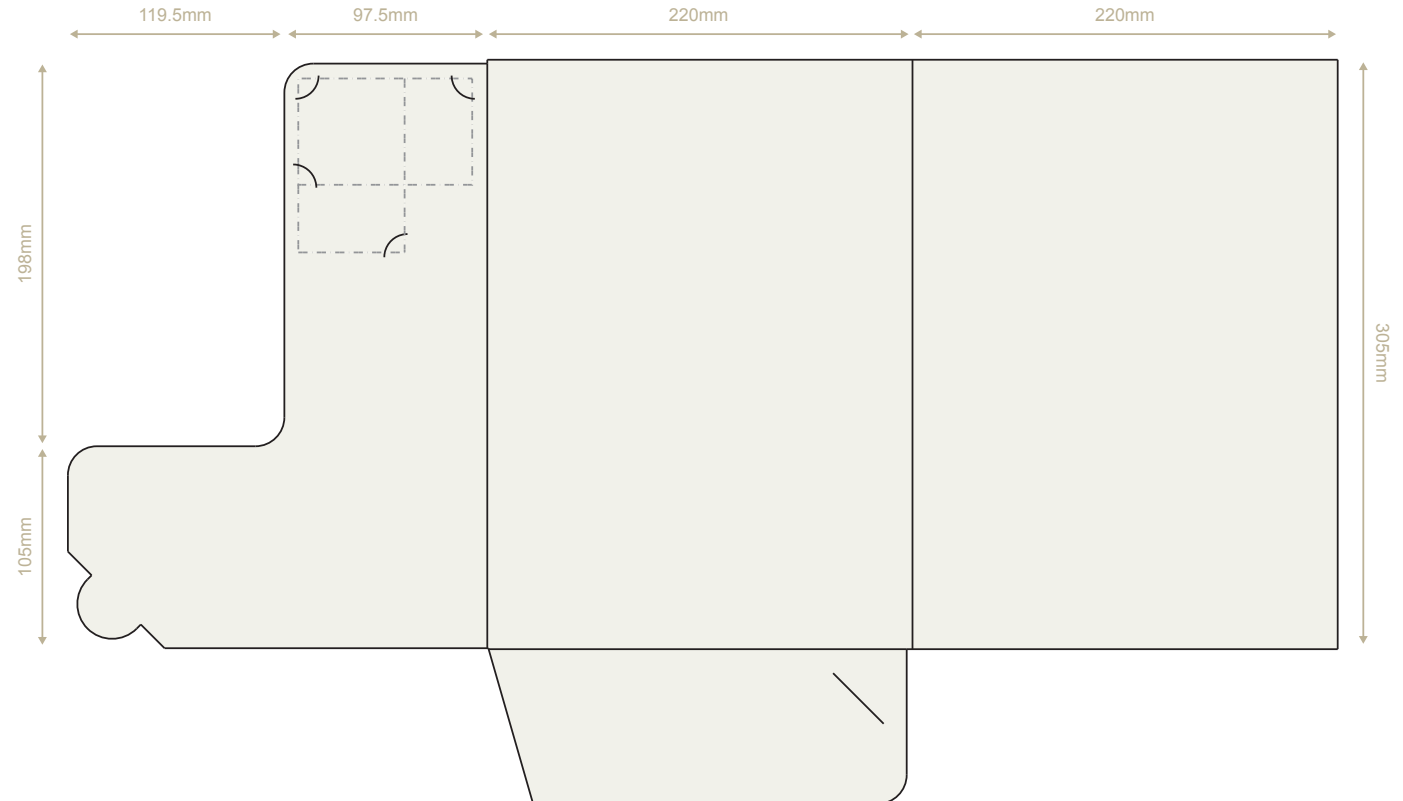

Fullcolour.com Limited
Roe Street, Congleton, Cheshire CW12 1PS
Tel: 01260 292300 • Fax: 01260 292301