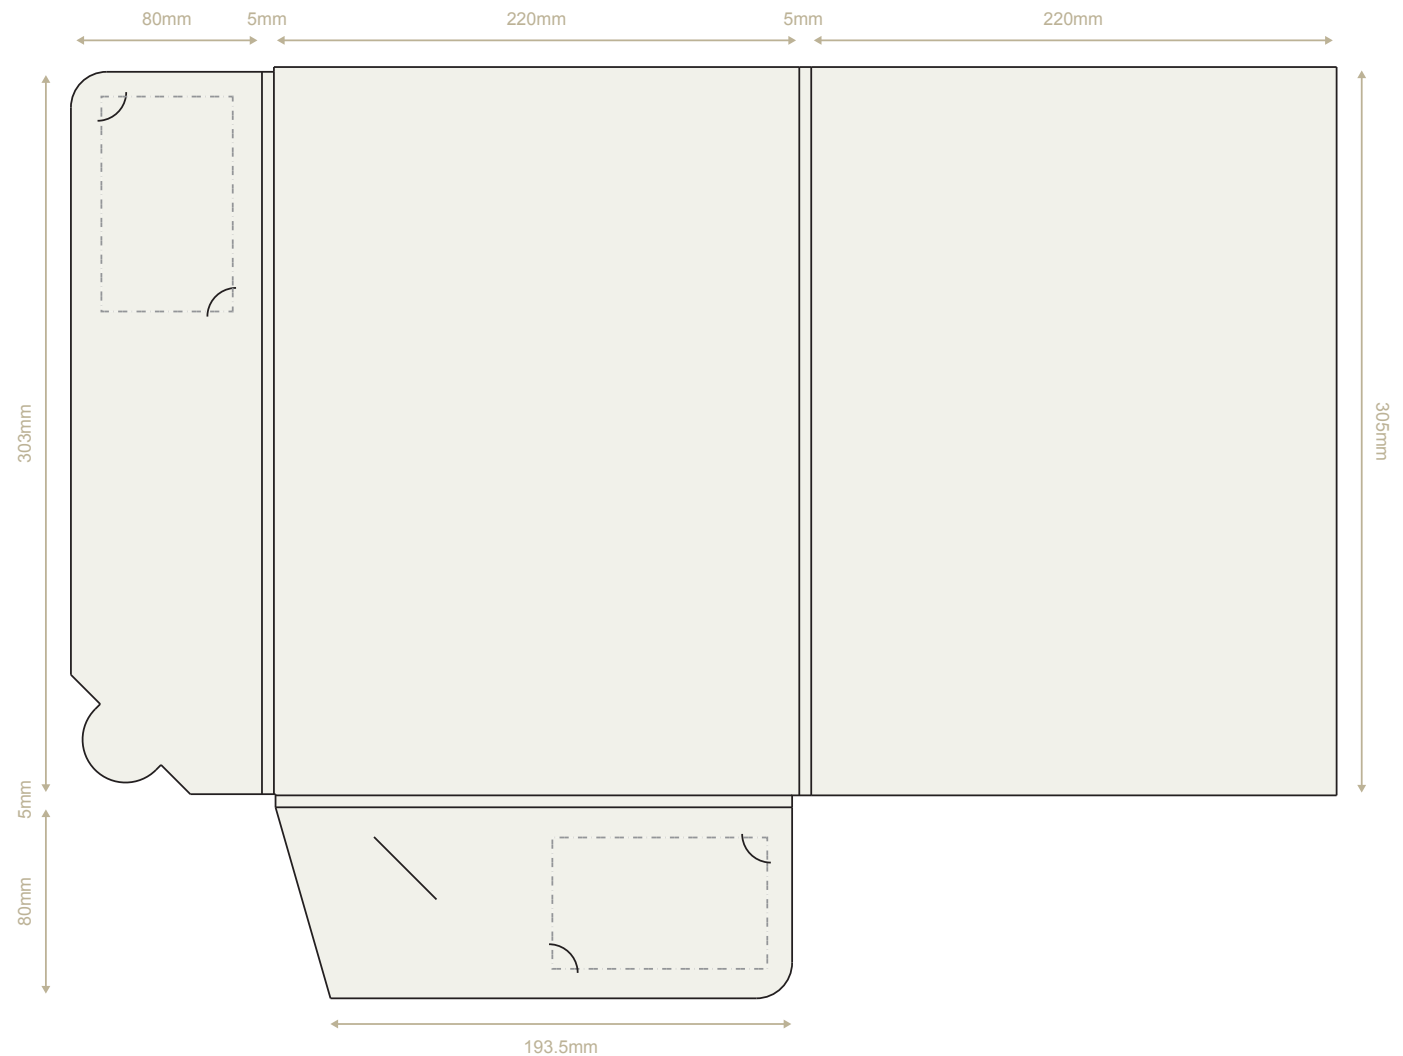

fullcolour.com™
PRINT *excel*LENCE®

Fullcolour.com Limited
Roe Street, Congleton, Cheshire CW12 1PS
Tel: 01260 292300 • Fax: 01260 292301