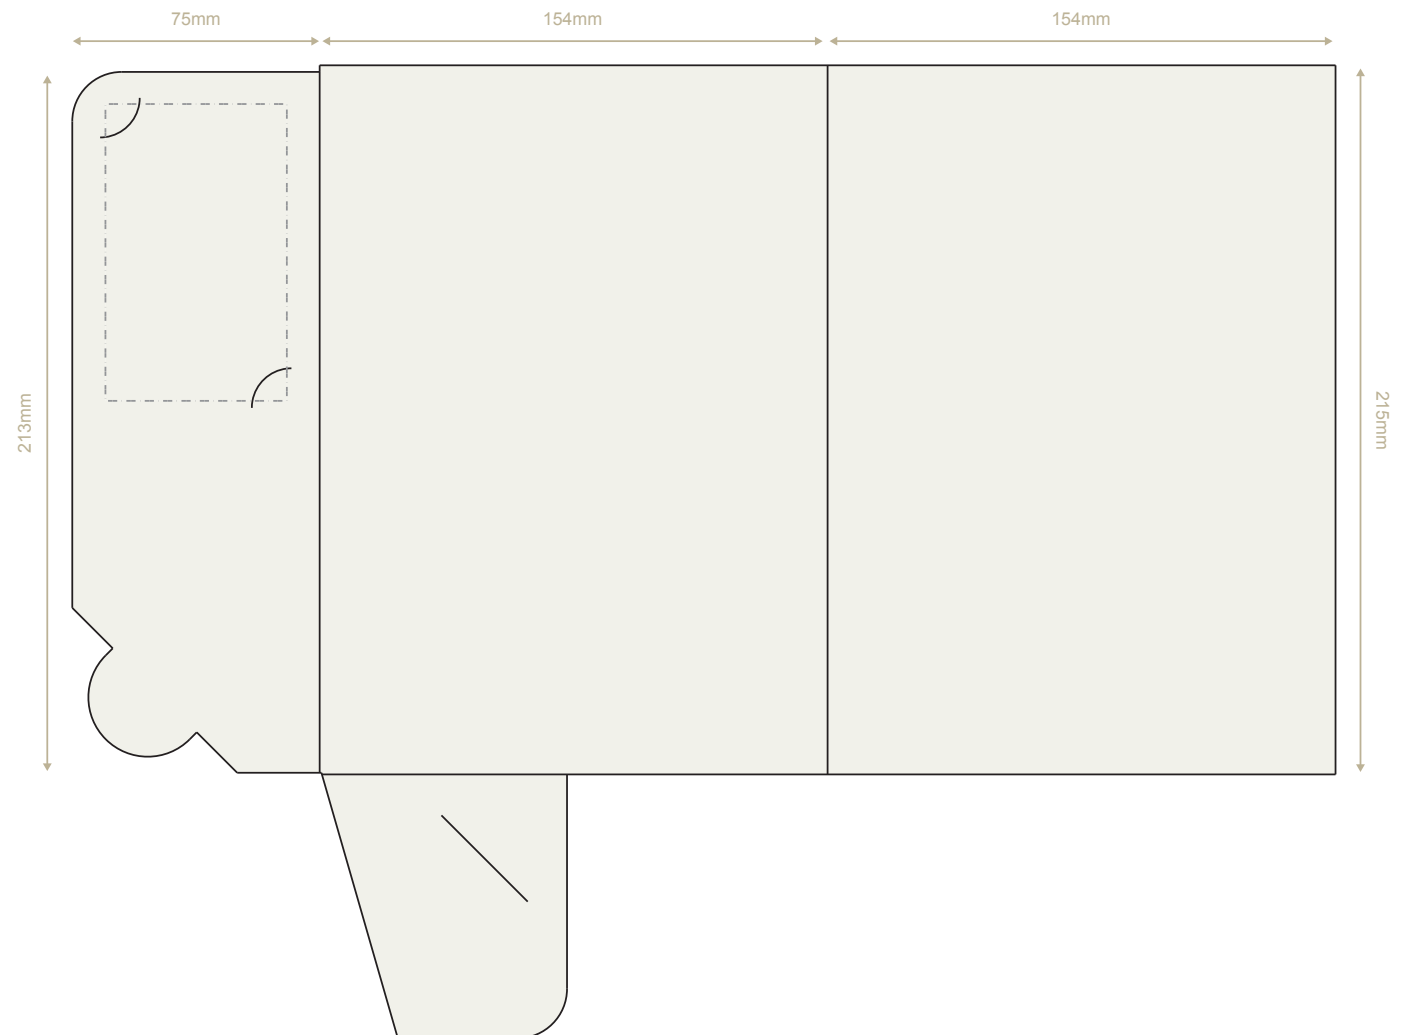

Fullcolour.com Limited
Roe Street, Congleton, Cheshire CW12 1PS
Tel: 01260 292300 • Fax: 01260 292301