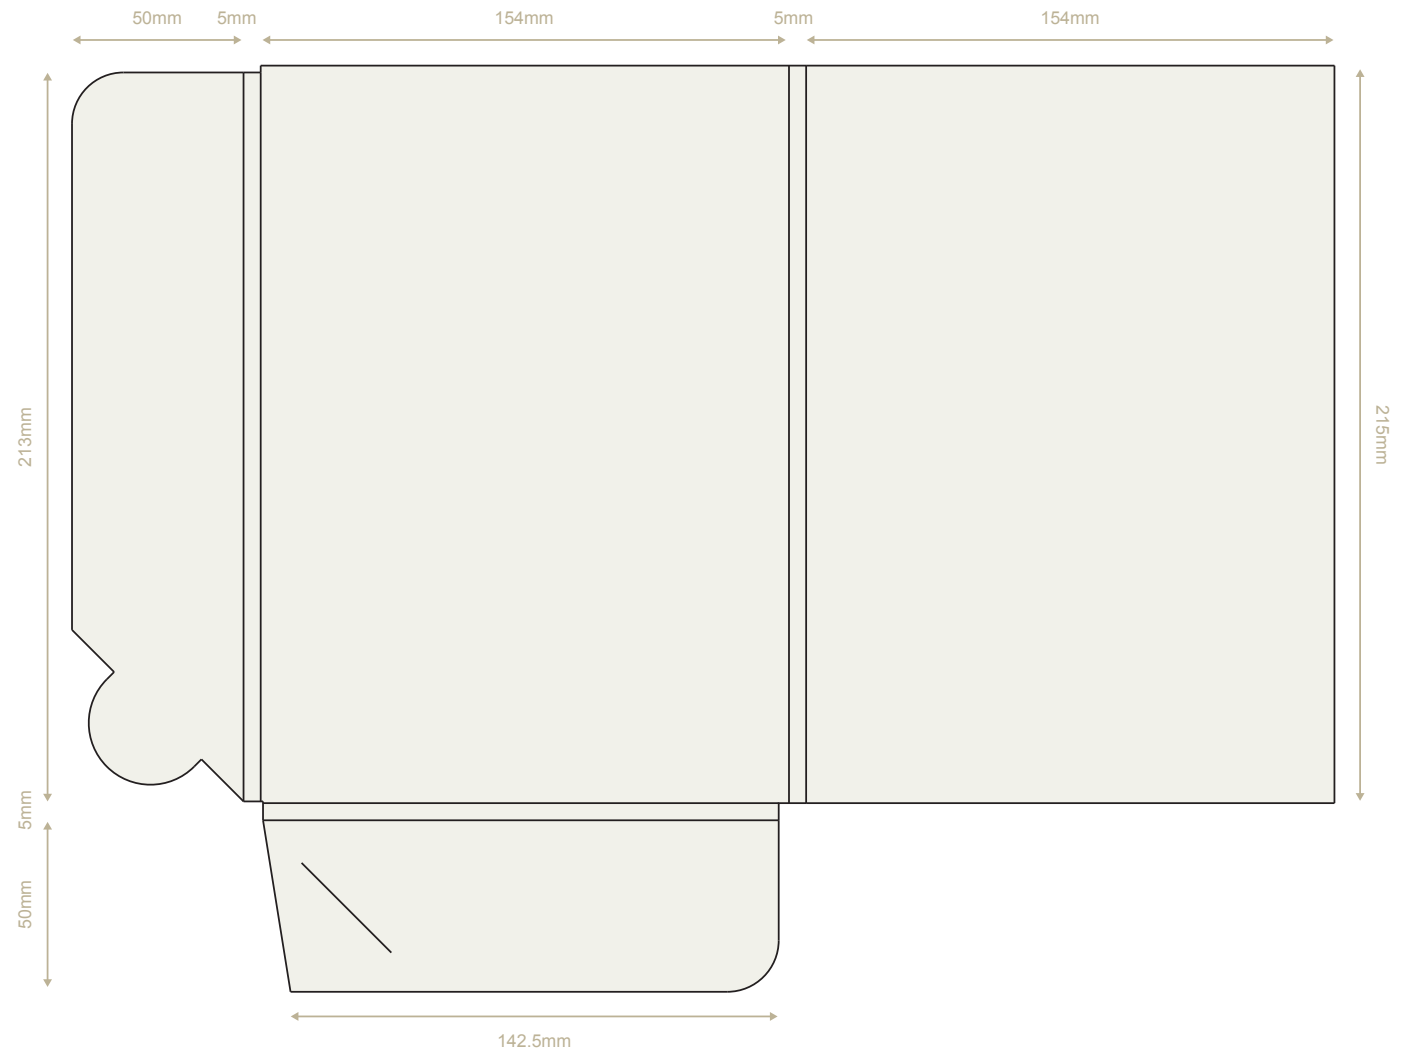

fullcolour.com™
PRINT *excel*LENCE®

Fullcolour.com Limited
Roe Street, Congleton, Cheshire CW12 1PS
Tel: 01260 292300 • Fax: 01260 292301